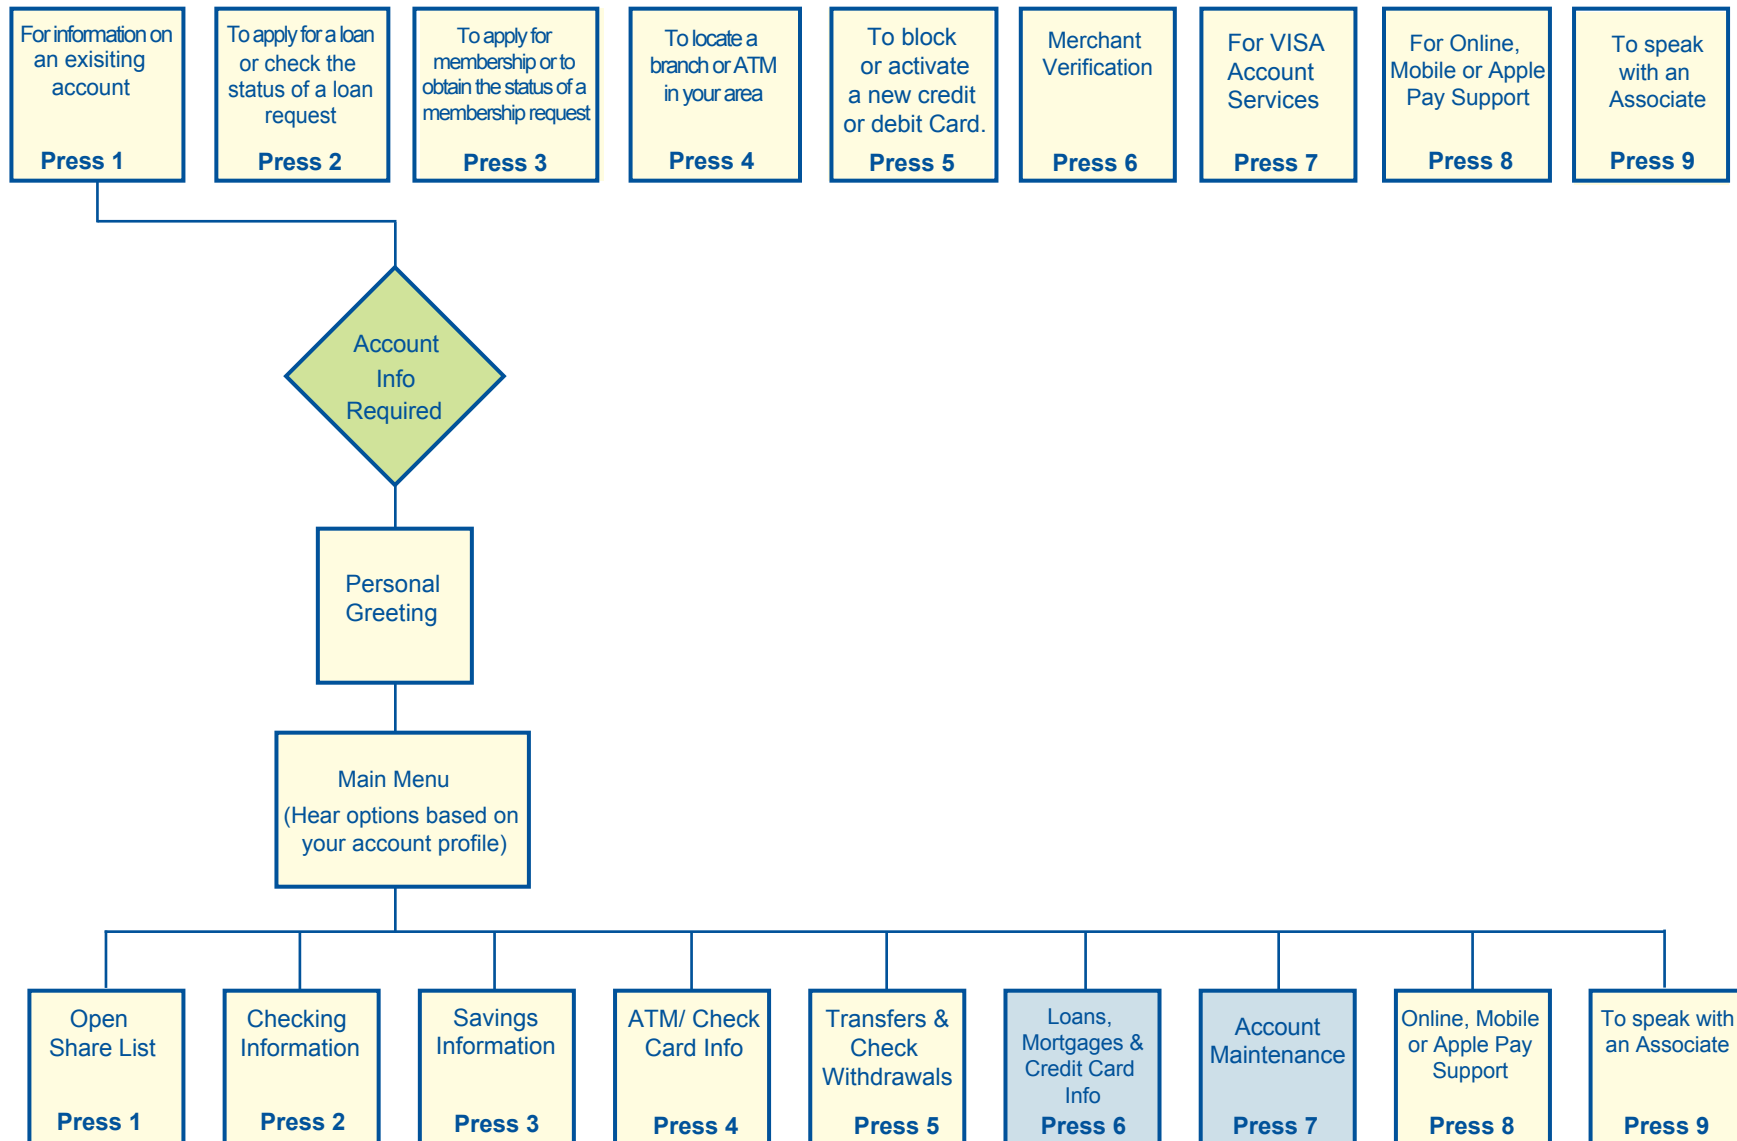

Menu Options

MCU's Automated Service - Touch Tone Teller

To Repeat Menu:
Press *

To Return to the Main Menu:
Press #

*MCU requires automated authentication prior to being able to speak with a representative.