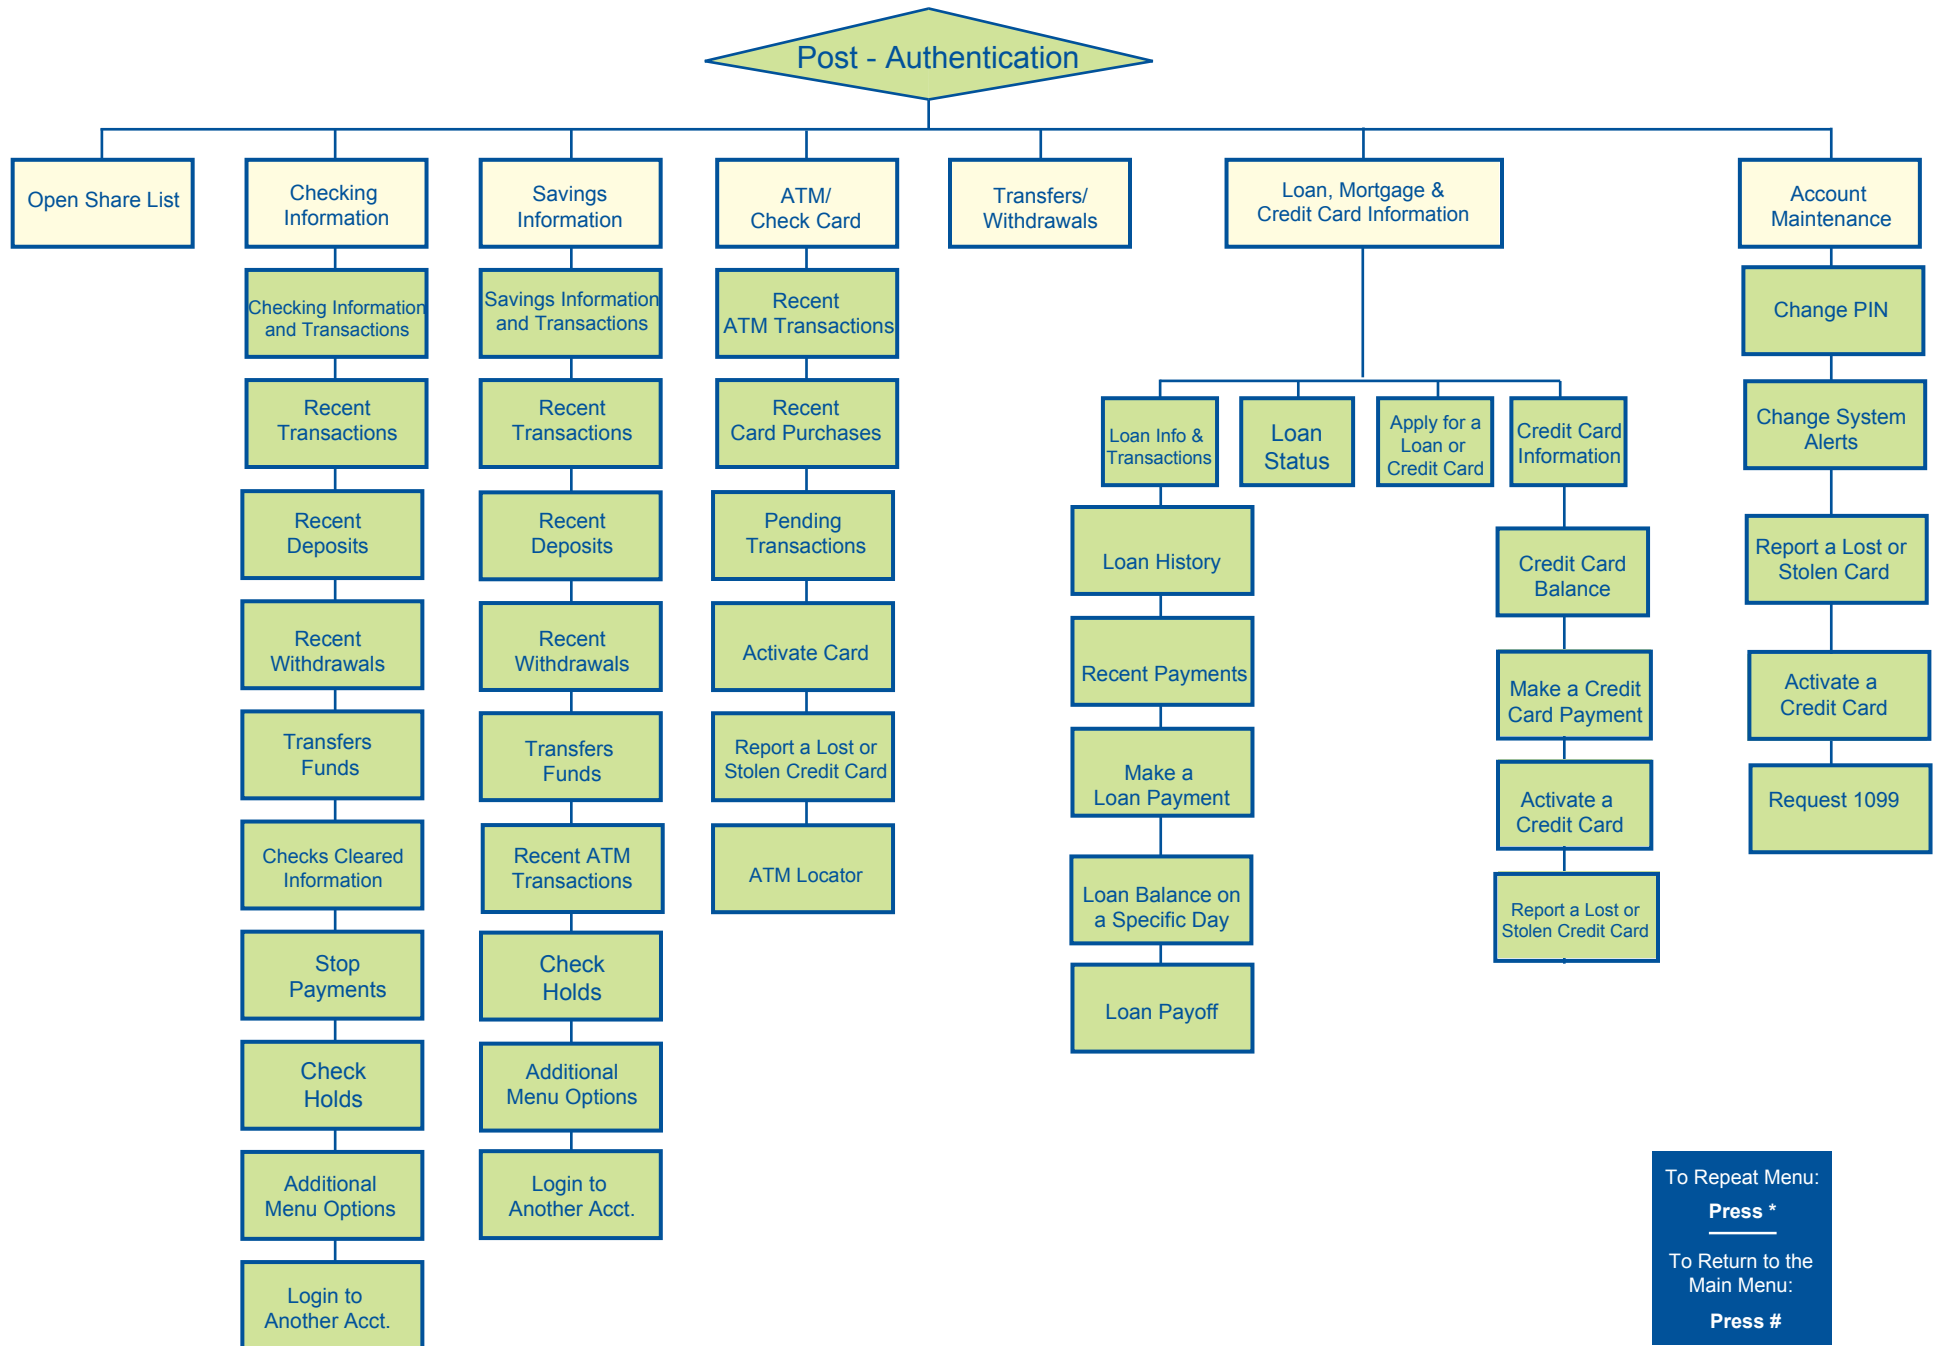

Menu Options

MCU's Automated Service - Touch Tone Teller

To Repeat Menu:
Press *

To Return to the Main Menu:
Press #

*MCU requires automated authentication prior to being able to speak with a representative.